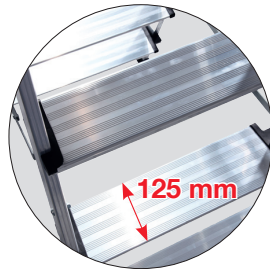

Treppo

Double Folding Step (Aluminium)

- Large 420 x 250 mm accessible upper aluminium step
- Non-slip, corrugated 125 mm deep steps
- One-hand operating multifunctional folding interlock for a safe application and a easy handling
- Large dimensioned, non-slip, profiled and floor protecting foot caps

Art.-No. 126047

No. of steps	-	2x3	2x4
Working height approx. A	m	2,65	2,85
Standing height approx. B	m	0,65	0,85
Ladder length approx. C	m	0,75	0,95
Ladder height approx. D	m	0,65	0,85
Product weight approx.	kg	3,80	5,50
Transport dimension width approx.	m	0,51	0,53
Transport dimension depth approx.	m	0,25	0,25
Transport dimension length approx.	m	0,75	1,00
Art.-No.		126030	126047