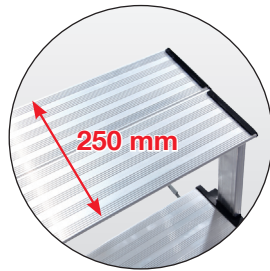

Treppo

Double Folding Step (Aluminium)

- Large 420 x 250 mm accessible upper aluminium step
- Non-slip, corrugated 125 mm deep steps
- One-hand operating multifunctional folding interlock for a safe application and a easy handling
- Large dimensioned, non-slip, profiled and floor protecting foot caps

Art.-No. 126047

No. of steps	-	2x3	2x4
Working height approx. A	m	2,65	2,85
Standing height approx. B	m	0,65	0,85
Ladder length approx. C	m	0,75	0,95
Ladder height approx. D	m	0,65	0,85
Product weight approx.	kg	3,80	5,50
Transport dimension width approx.	m	0,51	0,53
Transport dimension depth approx.	m	0,25	0,25
Transport dimension length approx.	m	0,75	1,00
Art.-No.		126030	126047